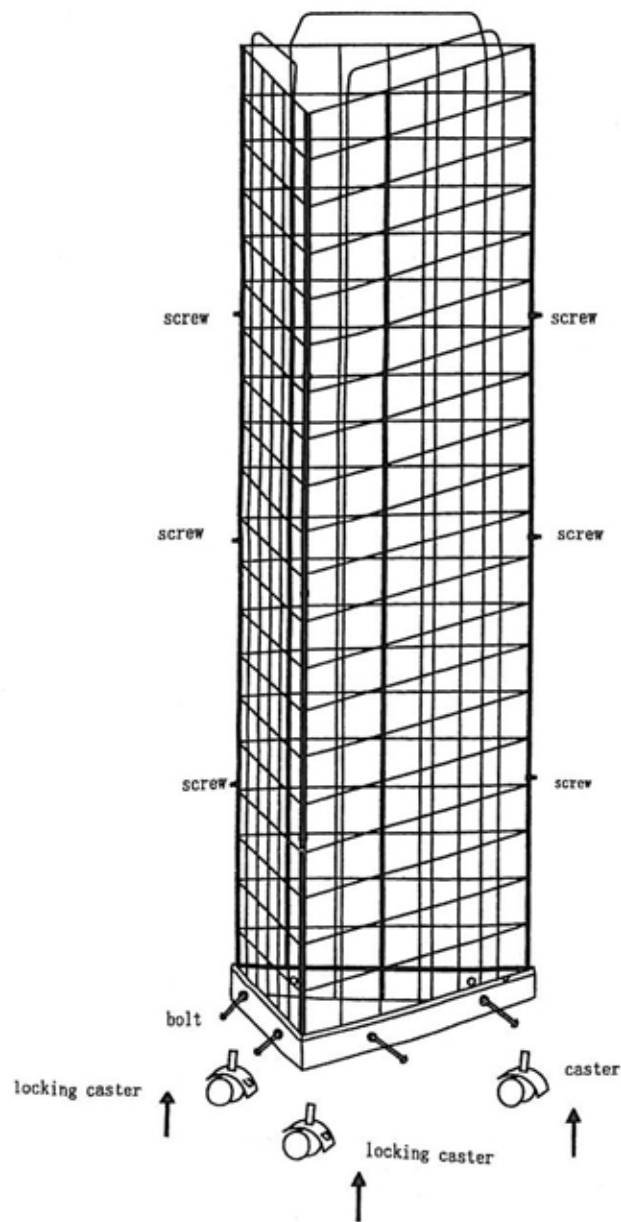

# WIRE GRID COLLECTION DISPLAY

12"hook - 4PCS

8"hook - 8PCS

large rack 350\*350\*105 - 3PCS

small rack 260\*260\*105 - 4PCS